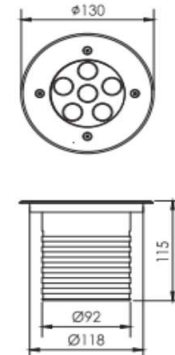

Remarks:-

Address: Plot #7 Saroorpur-Nangla Industrial Area,Ballabgarh-Sohna Road,Faridabad-121005

Email: info@sovitron.com